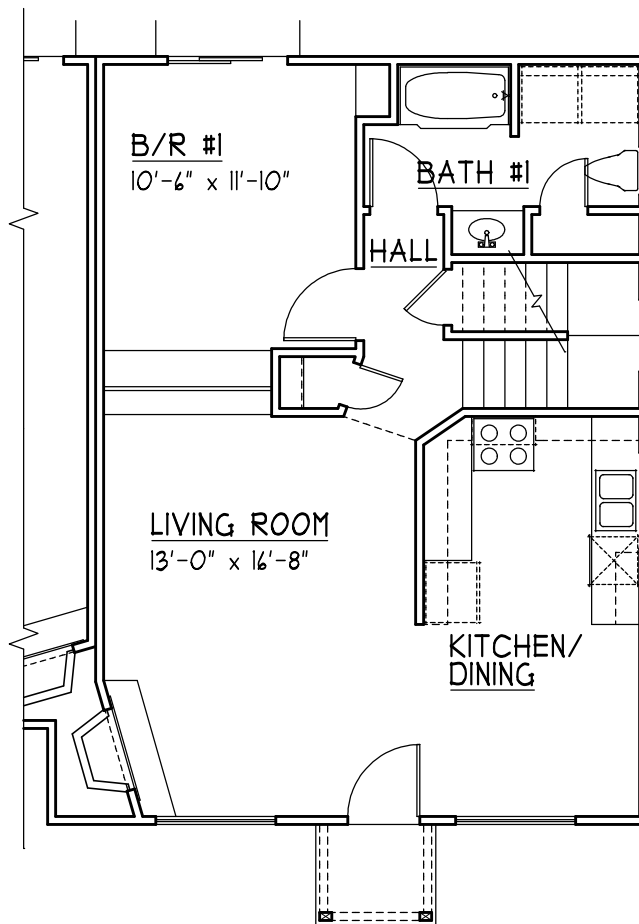

END UNIT - 2nd FLOOR

SCALE: 1/8"=1'-0"

1st FLOOR:..... 736 SF
 2nd FLOOR:..... 736 SF
 TOTAL AREA:..... 1,472 SF

END UNIT - 1st FLOOR

SCALE: 1/8"=1'-0"

812 NORD AVE