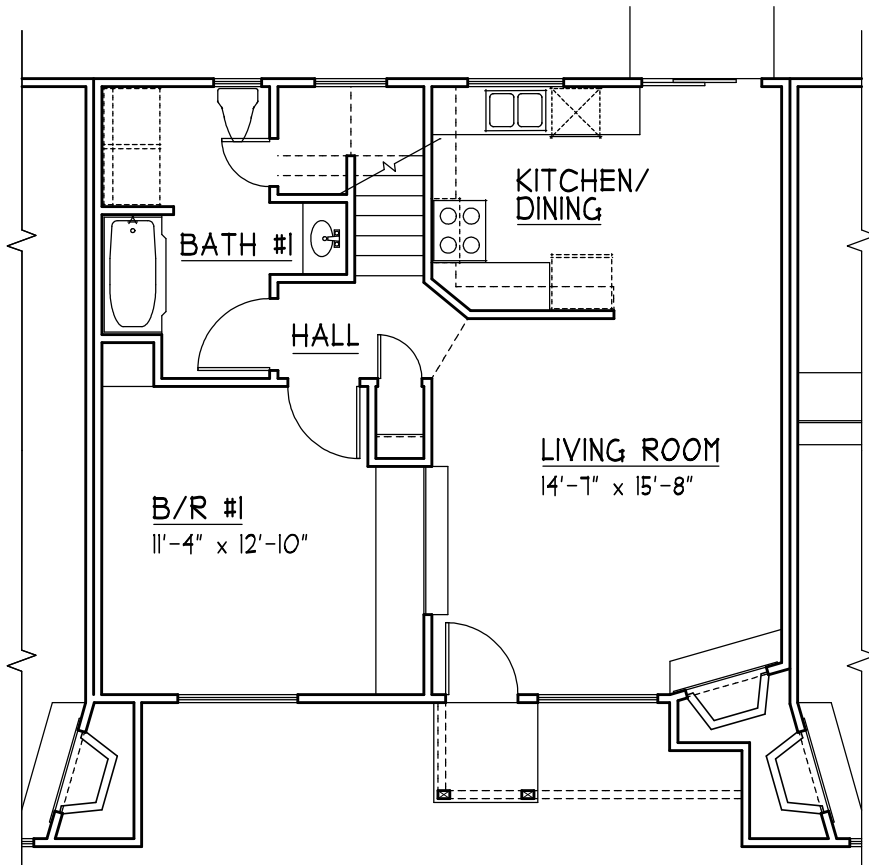

MIDDLE UNIT - 2nd FLOOR

SCALE: 1/8"=1'-0"

MIDDLE UNIT - 1st FLOOR

SCALE: 1/8"=1'-0"

1st FLOOR:..... 754 SF
 2nd FLOOR:..... 754 SF
 TOTAL AREA:..... 1,508 SF

812 NORD AVE